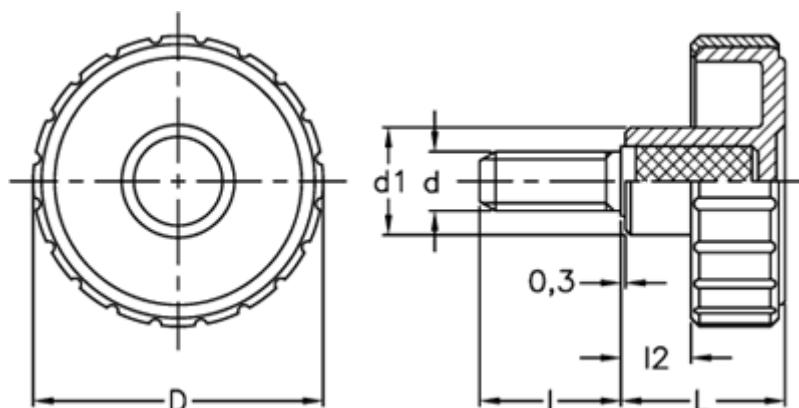

# Data Sheet

Article number: 2302134391

Description: E+G Fluted grip knob  
MBT.45 p-M8x30-SOFT

## Measures

|      |        |
|------|--------|
| D    | = 44   |
| d1   | = 17   |
| d 6g | = M8   |
| l    | = 30   |
| L    | = 24   |
| l2   | = 10.0 |